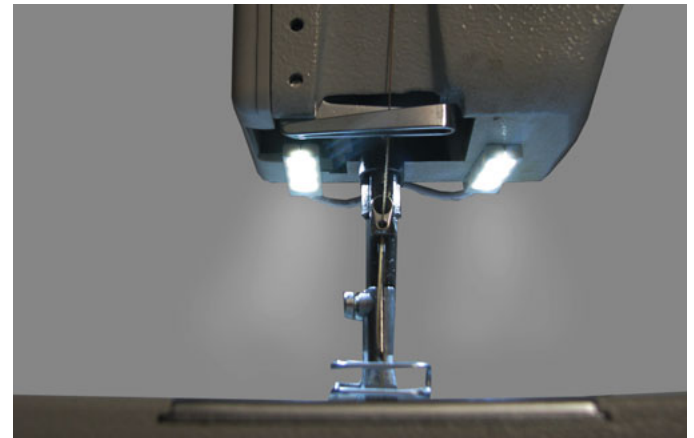

Art.No. 50.99112

Tape winding device

Ball-bearing mounted fitting almost to any kind of tapes on rolls like velcro from 20-50mm or 1-3 inches.

Art.No. 6.TFU15-3

Motor driven tape winder.

Art.No. 50.99120

Tape guidance

With swivel arm to set the adjustable guidance for different tapewidths either in upper position at no function or lower position to supply the tape directly to the sewing foot. Just tell the sewing head brand and type.

Sewing Lamp * Cold Light * New *

Bright, intensive light for sewing, illuminating without shadows and without causing thermal stress or blinding the eyes. Most shining brightness in the middle, diminishing outwardly. Mounting set with fixation. 5 W.

Art.No.	Equipment
6.71-2500004	magnetic rectangle

Sewing Lamp – 90 % energy saving!

Safe your money with the new sewing lamps with LEDs (1 W only).

Art.No.	Equipment
6.71-250002	sewing lamp with LEDs